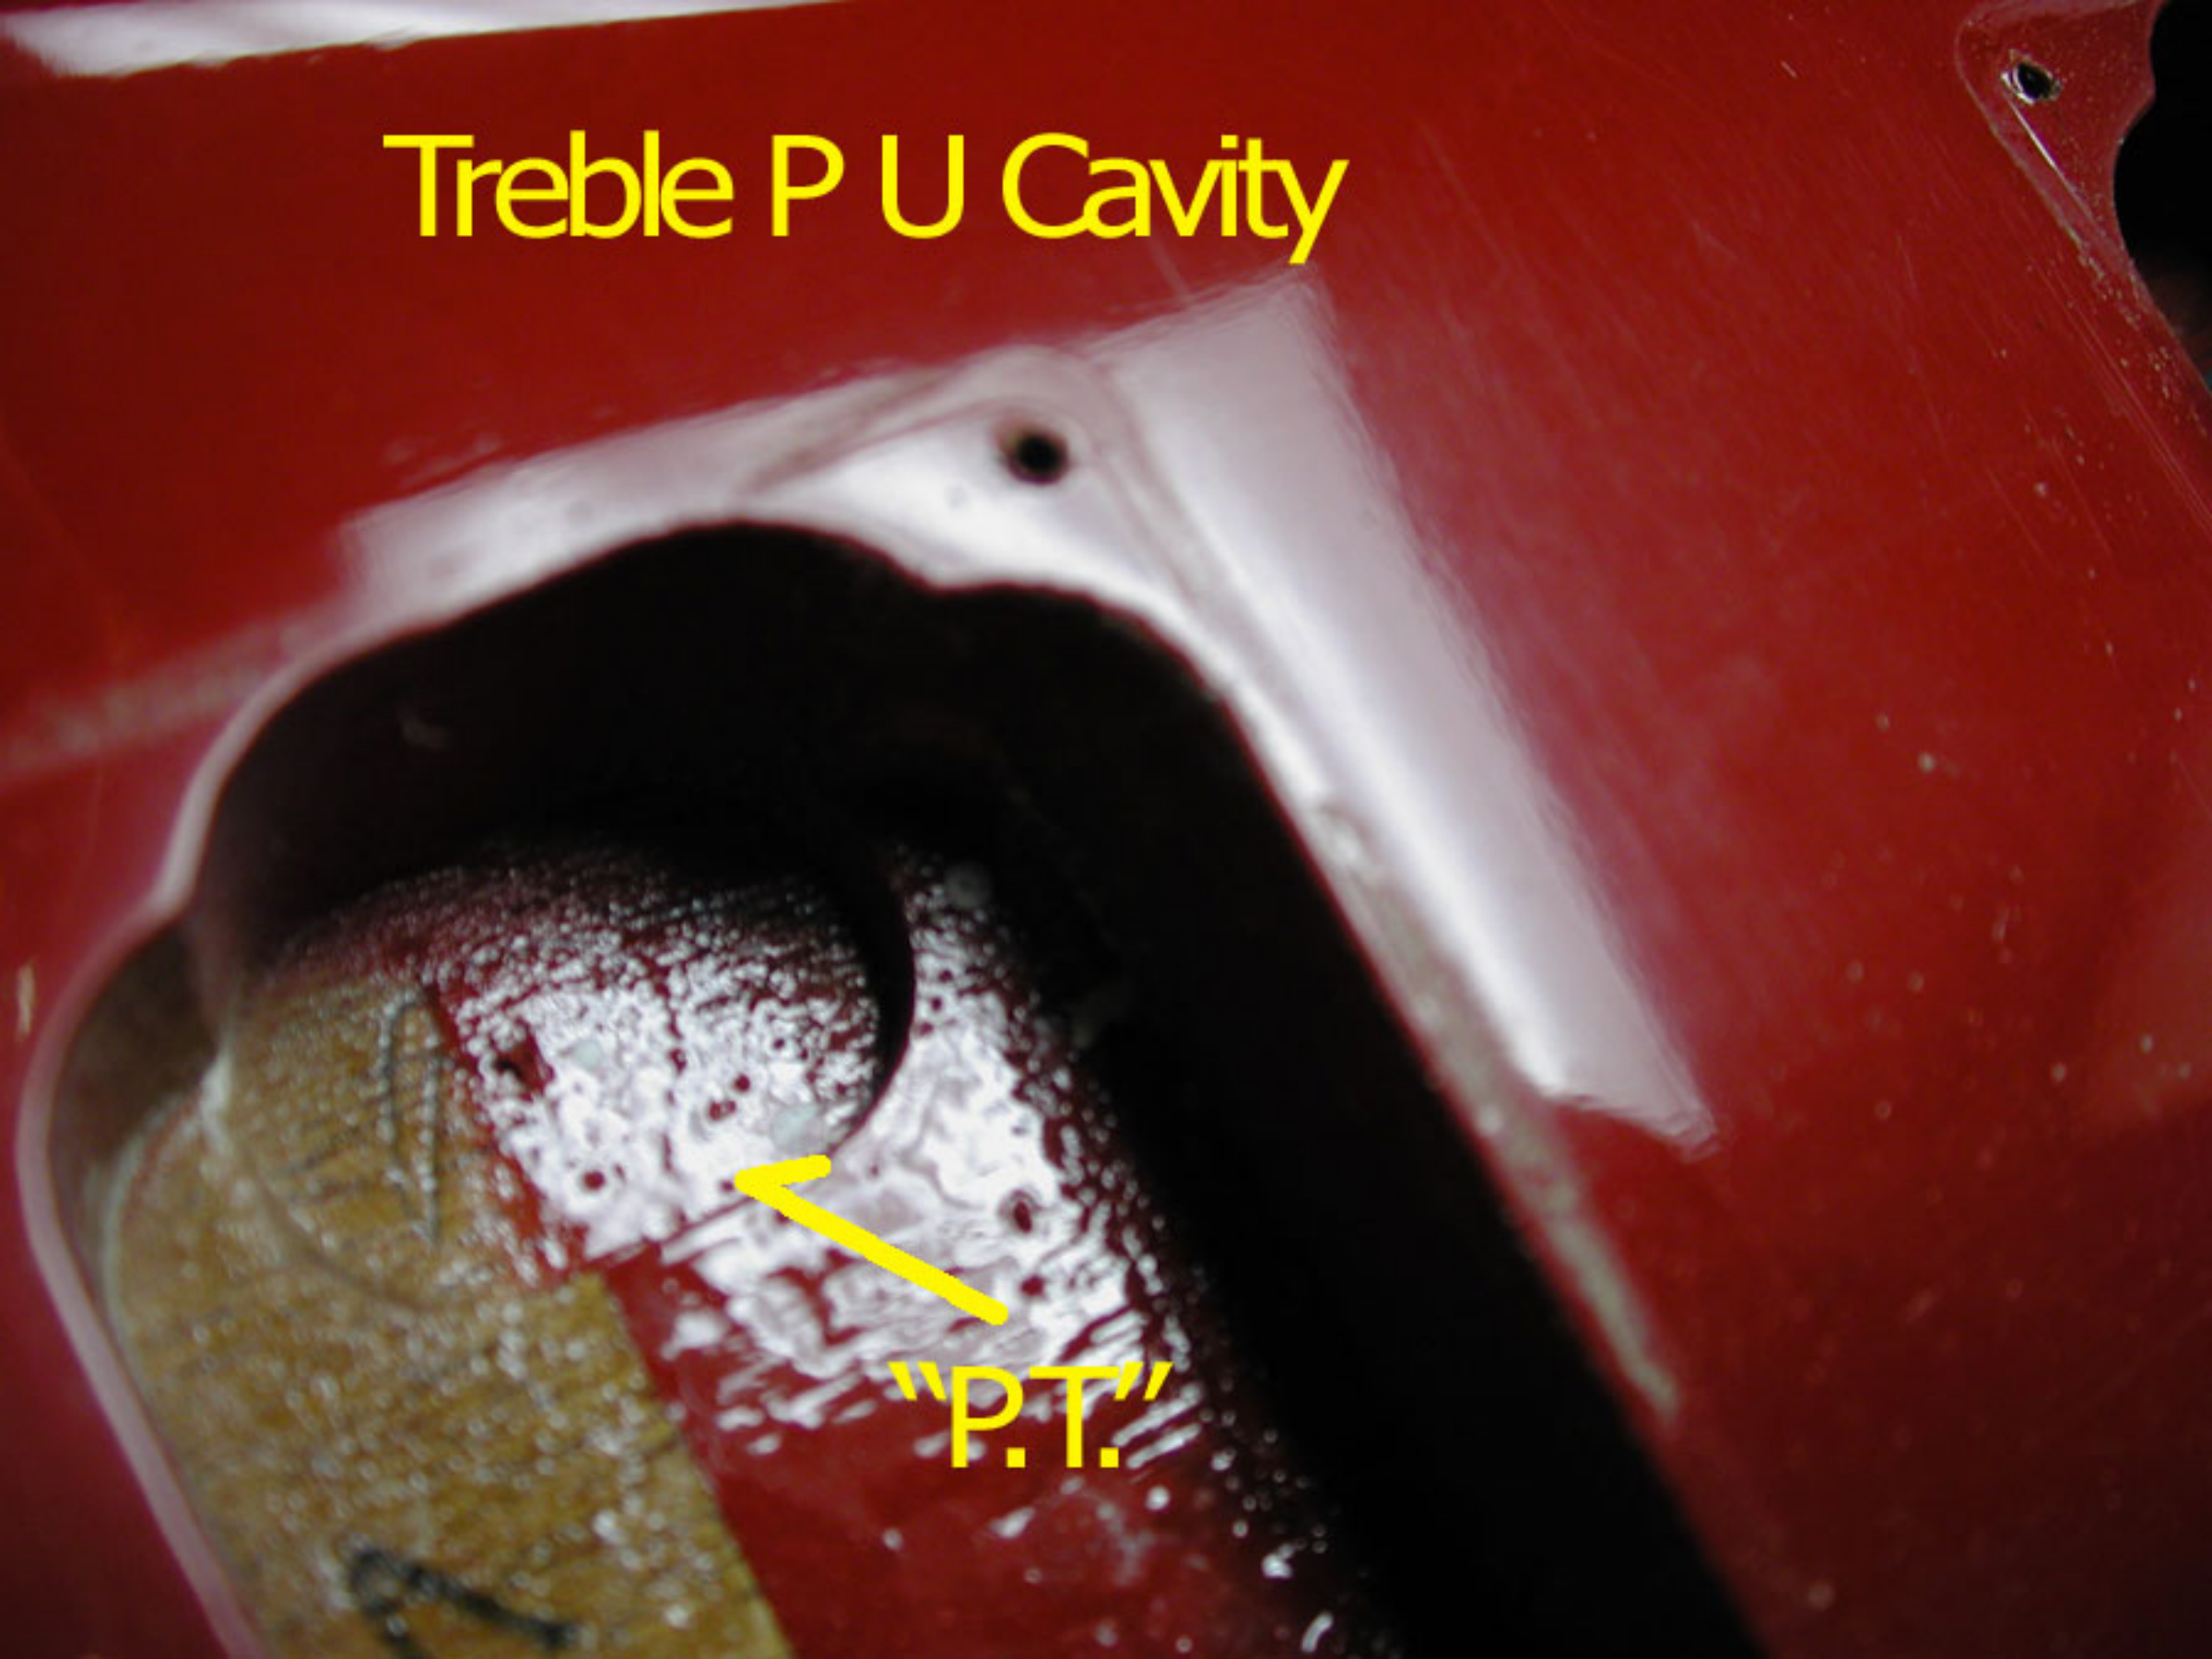

DIMA

60697

"60697"

60697

"LWP"

Treble PU Cavity

Treble P U Cavity

"P.T."

MTA
205N
A/C CO

20
B409 JAPAN

B409
JAPAN

"BA08116886"

BA08116886

"134852"

"BA08116886"

"134852"