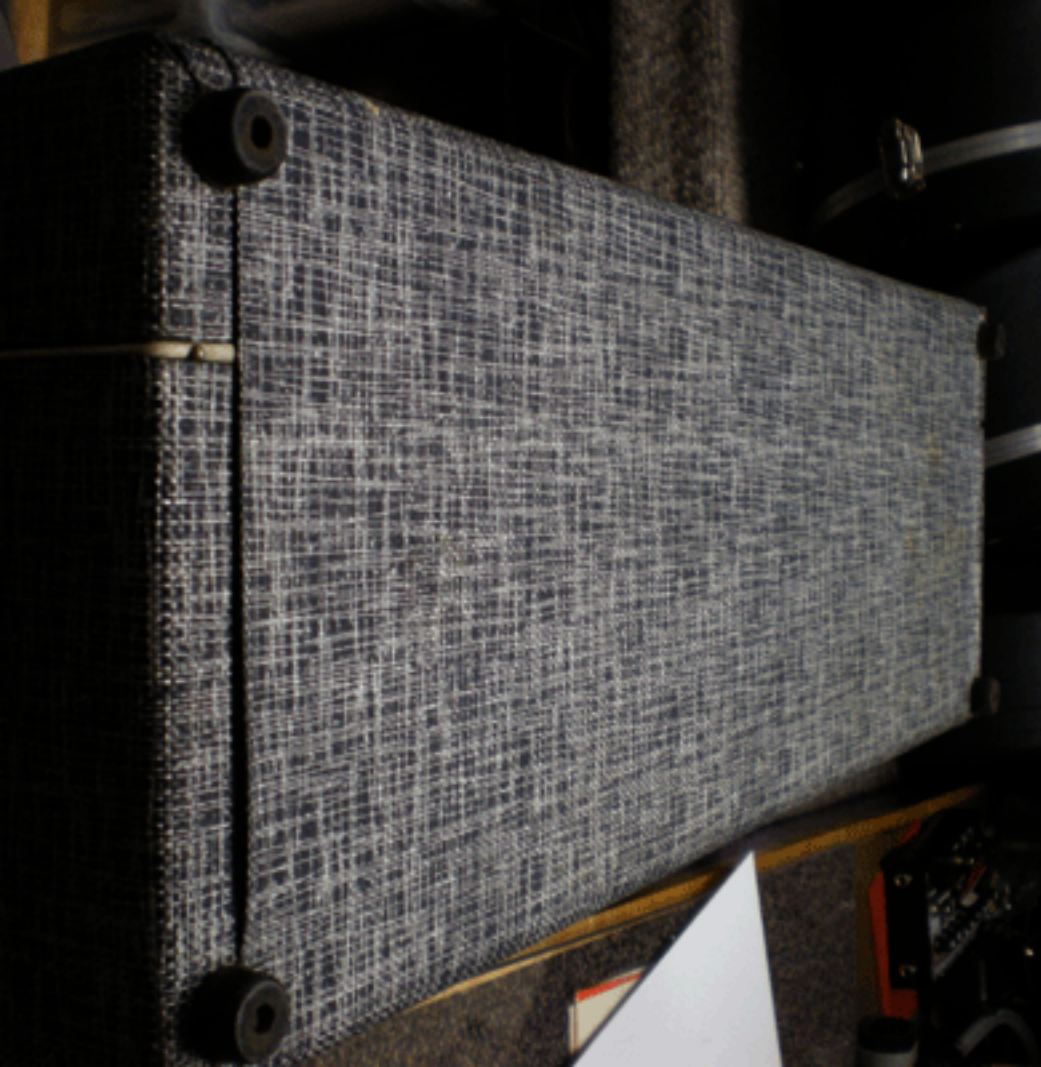

A vintage Supro amplifier is shown from a front-facing perspective. The amplifier has a dark blue, textured exterior with a prominent handle on top. The front panel is covered in a light-colored, woven tweed grille. The word "Supro" is printed in a black, cursive script on the upper left side of the grille. The grille is secured to the frame by four screws, one in each corner. The background is a solid black color.

Supro

SUPRO

ALCO - CHICAGO 51

SUPRO

MODEL 24

CHANNEL NO. 1

BASS

TREBLE

VOLUME

12AX7

12AX7

12AX7

6973

6079

1000